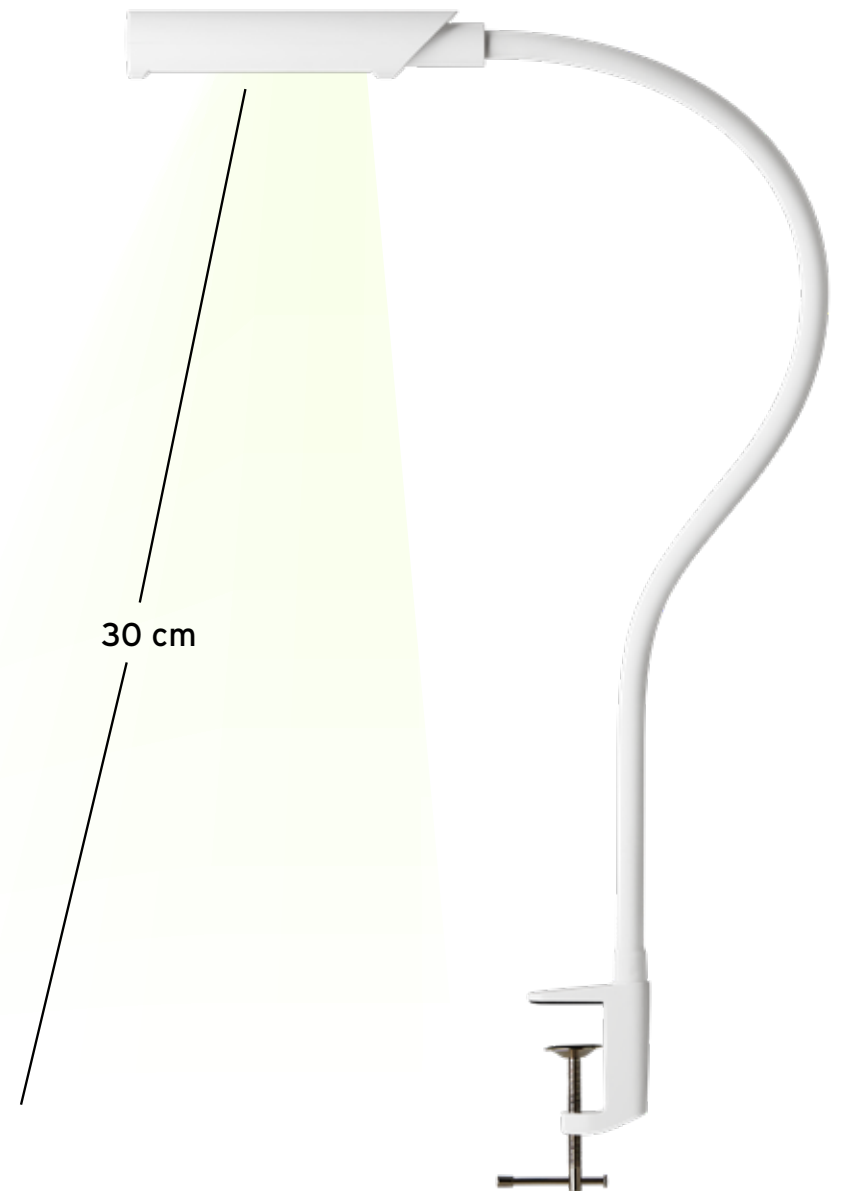

MAXIMUM ILLUMINATION

The UberLight™ Flex provides users with maximum illumination [precisely where it is needed](#). The UberLight™ Flex has a Lux at 30CM measurement of 3500. This is especially important when it comes to choosing a task light because you want to ensure that you are getting the [appropriate light levels](#) on your desired work surface as opposed to having it dim by the time it reaches the area. For intricate tasks, or very detailed work, a lux measurement of 3500 is recommended.