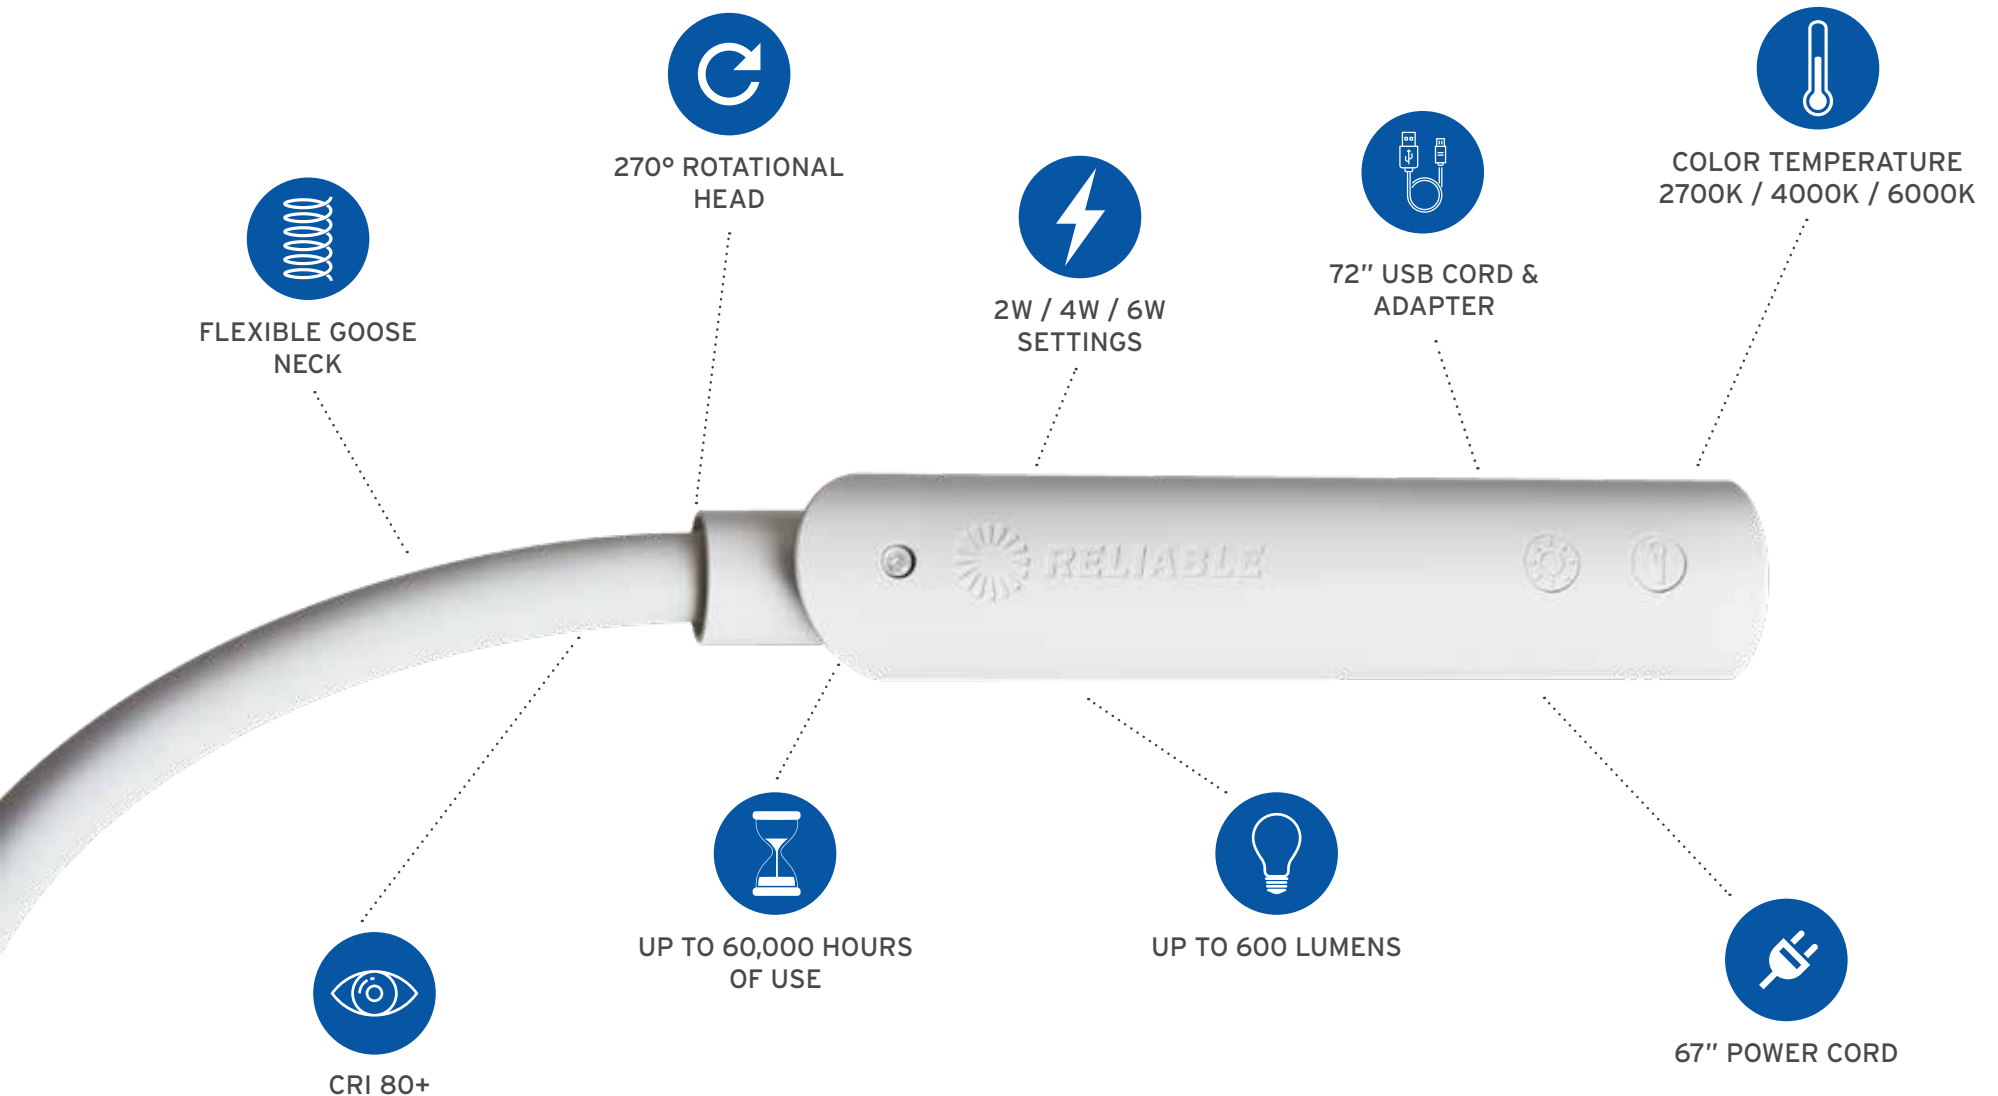

VERSATILE LIGHTING SOLUTION

Loaded with great features, the UberLight™ Flex elevates the task lighting experience.